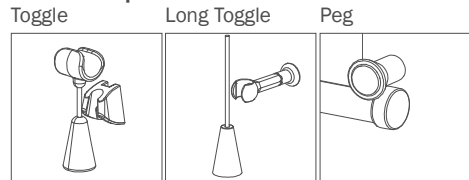

CABINSHADE Parts Diagram

Hold down options

Recommended Spare part Kits

Blind Assembly

Oceanair Kit Part No.	Kit Description	Item No,s
AC-CSH-**-BLINDASS+XB	With crossbar	2, 4, 6, 9, 10, 11, 12, 14, 16,
AC-CSH-**-BLINDASS	Without crossbar	2, 4, 6, 12, 14, 16

** Replace with either standard size number or X/Y dimensions of screen

Roller cover Endcaps

Oceanair Kit Part No.	Kit Description	Item No,s
AC-CSH-ENDCAP-B/G/W*2	Endcap kit Beige, Grey or White	16,17

Crossbar Endcaps

Oceanair Kit Part No.	Kit Description	Item No,s
AC-CSH-XBAR ENDCAPS-B/G/W*2	Crossbar endcap Beige, Grey or White	11 - 2 off

Fixing Kits

Oceanair Kit Part No.	Kit Description	Item No,s
AC-CSH-FIXINGKIT -B/GR/W	Fixing Kit Beige, Grey or White	5 - 2 off, 7,8,9, 13 - 2 off, 15 - 2 off