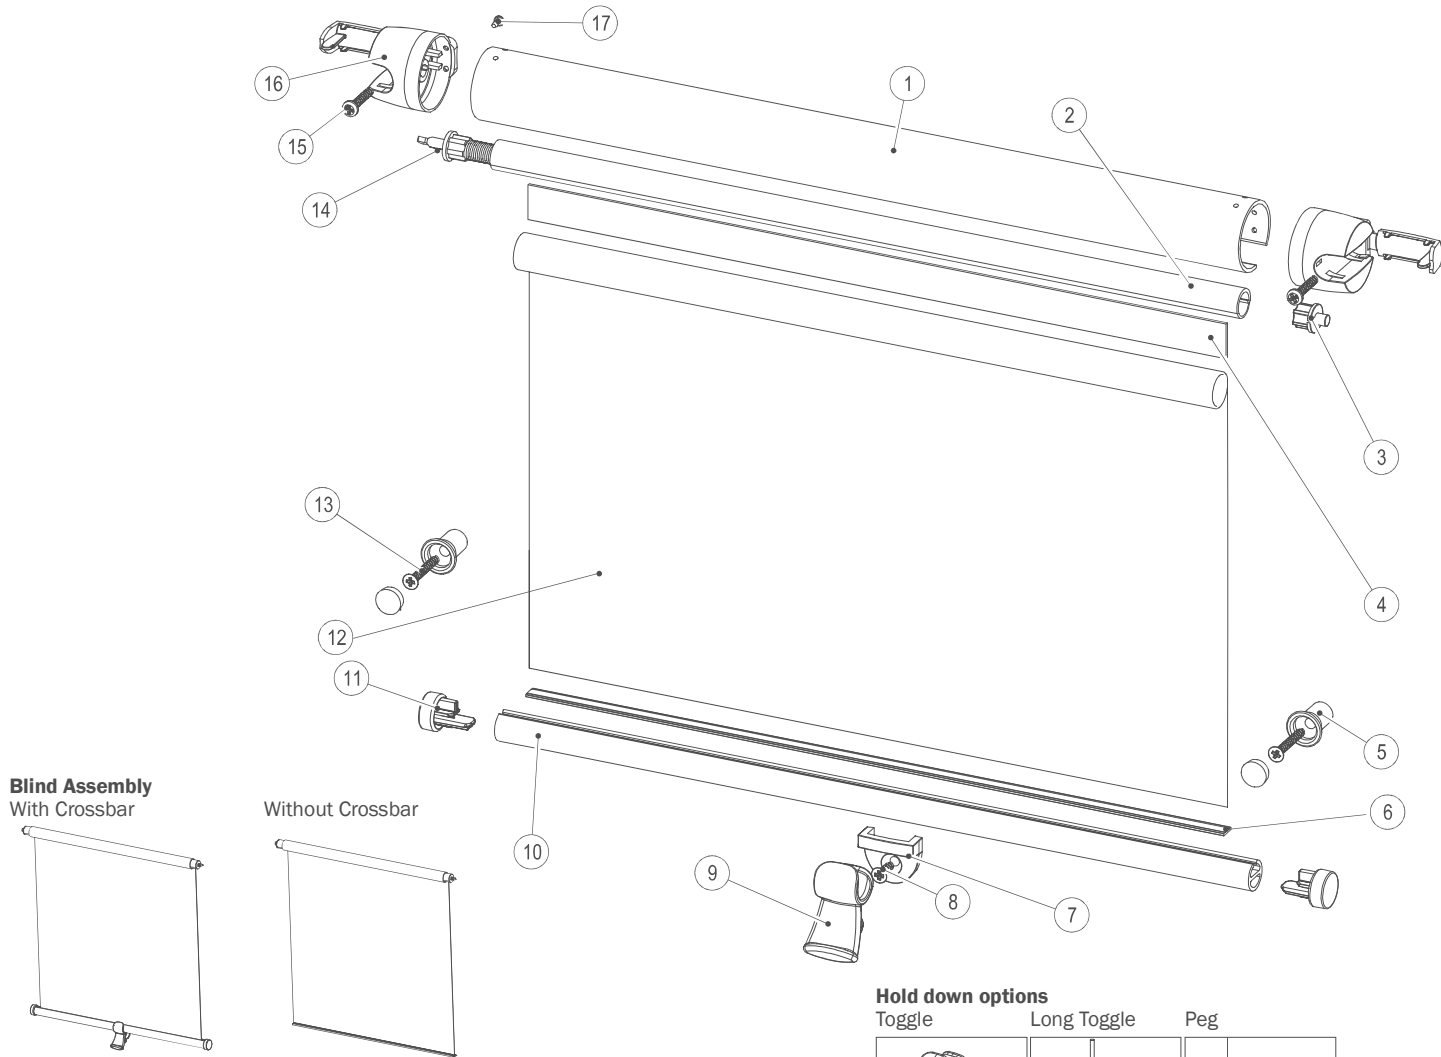

CABINSHADE Parts Diagram

Hold down options

Recommended Spare part Kits

Blind Assembly

Oceanair Kit Part No.	Kit Description	Item No,s
AC-CSH-**-BLINDASS+XB	With crossbar	2, 4, 6, 9, 10, 11, 12, 14, 16,
AC-CSH-**-BLINDASS	Without crossbar	2, 4, 6, 12, 14, 16

** Replace with either standard size number or X/Y dimensions of screen

Roller cover Endcaps

Oceanair Kit Part No.	Kit Description	Item No,s
AC-CSH-ENDCAP-B/G/W*2	Endcap kit Beige, Grey or White	16,17

Crossbar Endcaps

Oceanair Kit Part No.	Kit Description	Item No,s
AC-CSH-XBAR ENDCAPS-B/G/W*2	Crossbar endcap Beige, Grey or White	11 - 2 off

Fixing Kits

Oceanair Kit Part No.	Kit Description	Item No,s
AC-CSH-FIXINGKIT -B/GR/W	Fixing Kit Beige, Grey or White	5 - 2 off, 7,8,9, 13 - 2 off, 15 - 2 off

Item	Description	Qty
1	Roller Cover	1
2	Roller	1
3	Roller Bearing	1
4	Double sided tape	1
5	Peg & Cap	2
6	Tape	1
7	Minigrip Hold Down Catch	1
8	Screw No6 x 19mm Csk	1
9	Minigrip Hold Down	1
10	Crossbar	1
11	Crossbar End Cap	2
12	Fabric	1
13	Screw No6 x 25mm CSK	2
14	Spring A	1
15	Screw No6 x 19mm CSK	2
16	Roller Cover End Cap	2
17	Screw No2 x 3/16 Pan Pozl	4